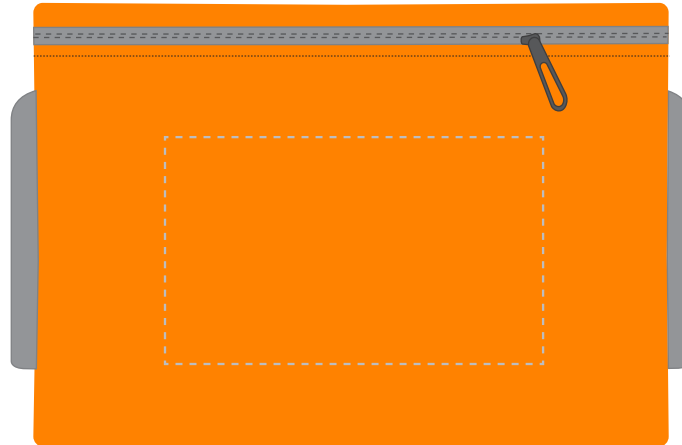

Your Ref:	Quantity:	Product Code: QB0011
Our Ref:	Version: 1	Product Colour: AMBER

**PRINTING CONCERNS:**

We stock this item in the following colours

**PANTONE REFERENCE(S)**
 Full colour transfer

ARTWORK SCALE 50%

TOP OF THE BAG

FRONT OF THE BAG

Product Image for visualisation  
- colours may vary

The dashed line is to demonstrate print area and will not appear on your printed item

**PLEASE NOTE:**

- All colours including print and product are for visual purposes only and should not be regarded as the actual colour of the product and print.
- Some products may vary from batch to batch and may differ from previous orders.
- The colour and texture of a product can also have an effect on the final print colour.
- By approving this order we accept that you understand these terms.