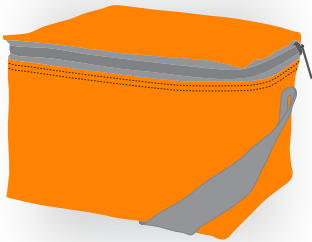

Your Ref:	Quantity:	Product Code: QB0011
Our Ref:	Version: 1	Product Colour: AMBER

**PRINTING CONCERNS:**

We stock this item in the following colours

**PANTONE REFERENCE(S)**
 Full colour transfer

ARTWORK SCALE 50%

TOP OF THE BAG

FRONT OF THE BAG

Product Image for visualisation  
- colours may vary

The dashed line is to demonstrate print area and will not appear on your printed item

**PLEASE NOTE:**

- All colours including print and product are for visual purposes only and should not be regarded as the actual colour of the product and print.
- Some products may vary from batch to batch and may differ from previous orders.
- The colour and texture of a product can also have an effect on the final print colour.
- By approving this order we accept that you understand these terms.